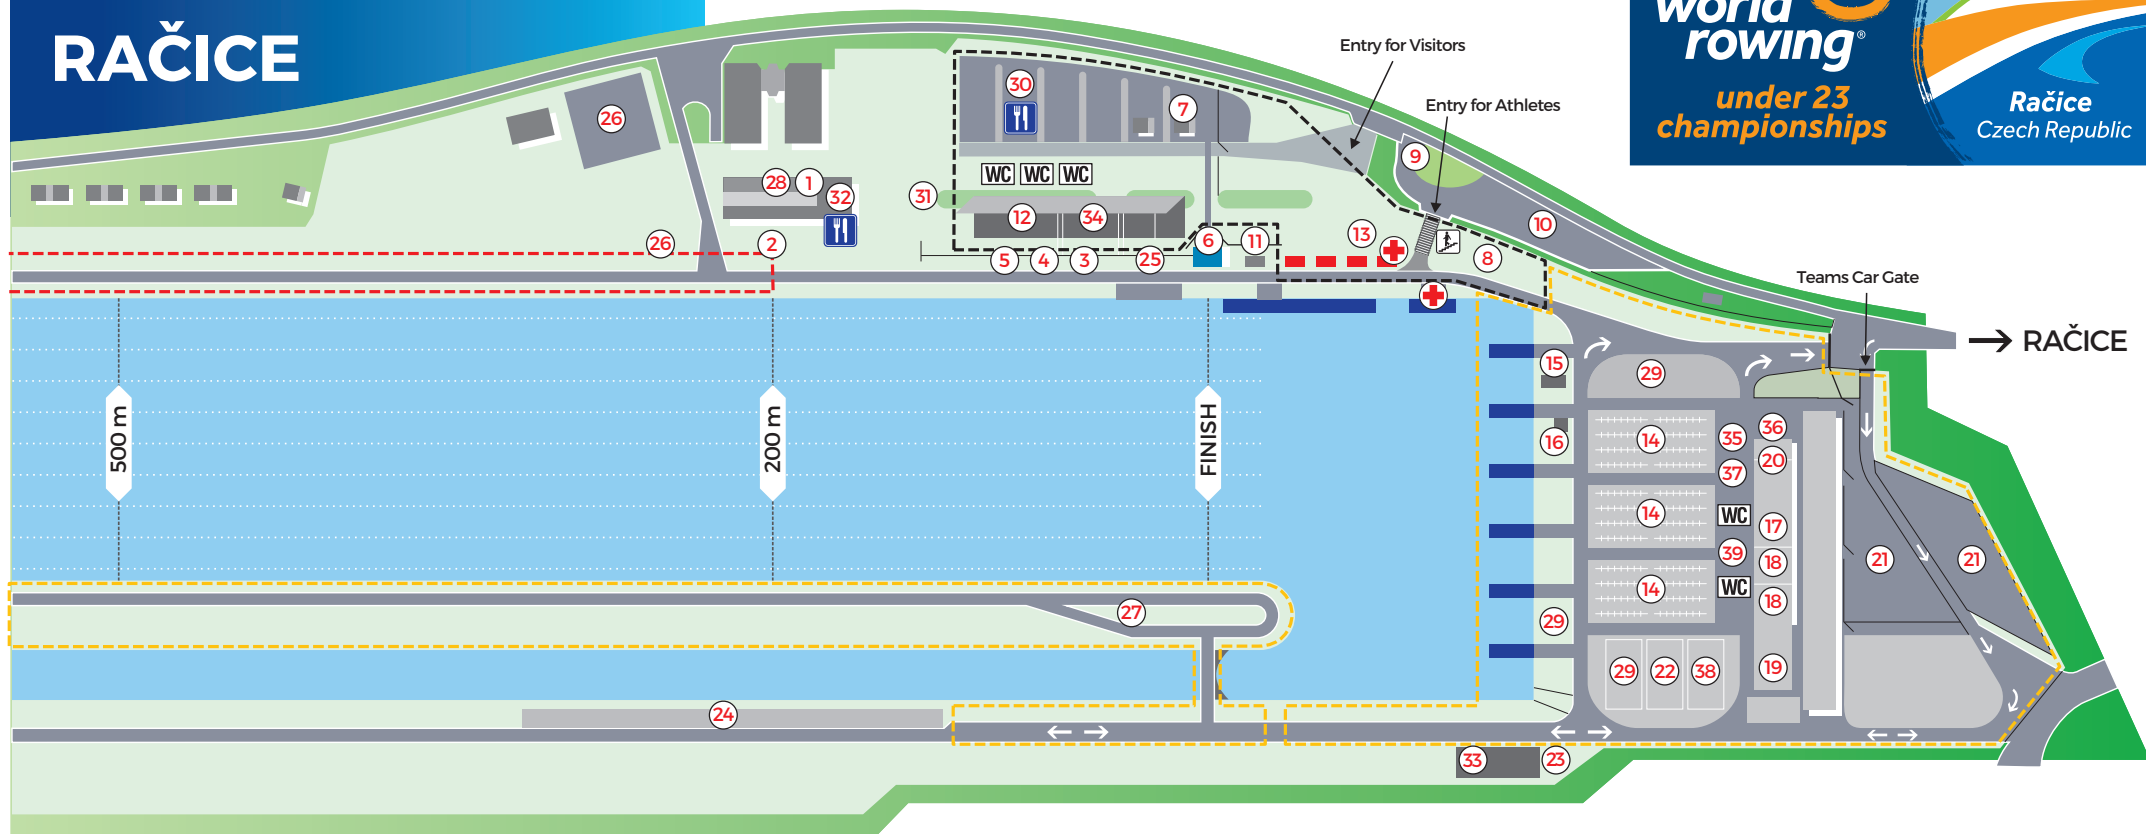

REGATTA VENUE RAČICE

Zones: Visitors Accredited zone TV

- | | | | | |
|---|--|--|---|--|
| <ul style="list-style-type: none"> 1 Accreditation 2 Catering Tent 3 Media Centre 4 Medical Centre 5 Doping Control 6 Finish Tower 7 Currency Exchange 8 Market Place | <ul style="list-style-type: none"> 9 Transport Office 10 Shuttle Bus Stop 11 Mixed Zone 12 FISA Family & Presidents Grandstands 13 Water Rescue 14 Boat Storage 15 Control Commission 16 Boat Numbers, GPS | <ul style="list-style-type: none"> 17 Team Info 18 Changing Rooms 19 Athletes Weighing 20 Boat Weighing 21 Parking for Teams 22 Area for Team Tents 23 Bike Rental 24 Parking for Trailers | <ul style="list-style-type: none"> 25 Team Managers Work Space 26 Parking Media, OC, FISA 27 Bike Road for Coaches 28 Administration Building 29 Boat Repair 30 Parking for Visitors 31 VIP Tent 32 Labe Arena Restaurant | <ul style="list-style-type: none"> 33 Team Managers Meeting Room 34 Uncovered Grandstands 35 Boat Washing 36 Bag Drop off + Lost & Found 37 Tap Drinking Water 38 Ergometers 39 Athletes Grandstand |
|---|--|--|---|--|