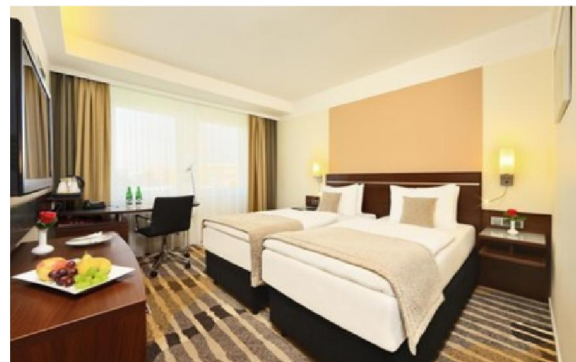

HOTEL DUO, PRAGUE town

Hotel Category:

Exclusive (equivalent to 4*)

Hotel Address:

Teplická 492
190 00 Praha 9

Website:

www.hotelduo.cz

Račice Regatta Venue:

52 km from the hotel
approximately 45 minutes

Hotel Location:

hotel is located at the beginning of the city, yet 12 minutes by metro
from its center

On-site Parking

bus and car outdoor parking lot
charged servis, 400 CZK/car/day

Accommodation Capacity:

250x superior twin rooms (2 separate single beds)

Room Amenities:

private bathroom – bathtub, toilet, hairdryer
satellite TV, fridge, safe deposit box, coffee and tea making facilities
bed with the headboard at the top of the bed
air conditioning, non-smoking room

Internet Wi-Fi Connection:

free of charge

Daily Cleaning:

free of charge

Laundry Service:

charged service

Reception:

24 hours a day

Dining:

at the Hotel Restaurant

Hotel Facilities:

Hotel restaurant Formanka, The Terrace Café,
In-hotel shop, Luggage storage
Sportcentre with Bowling, indoor swimming pool, sauna,
Fitness-room, Sports and Thai massage, Hairdressing salon
All charged service

English Speaking Staff:

yes