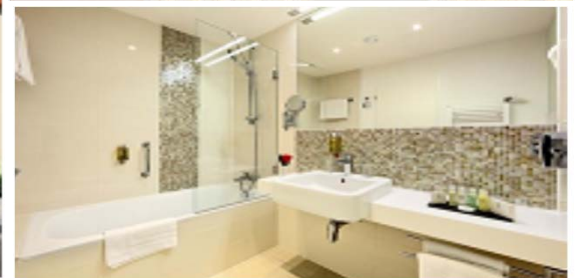

# HOTEL DUO, PRAGUE town

Category: **4 stars**

<b>Hotel address:</b>	Teplická 492 190 00 Praha 9
<b>WWW:</b>	<a href="http://www.hotelduo.cz">www.hotelduo.cz</a>
<b>Contact:</b>	<a href="mailto:info@hotelduo.cz">info@hotelduo.cz</a>
<b>Regatta course Račice:</b>	51 km from the hotel approximately 45 minutes
<b>Parking:</b>	bus and car outdoor parking – charged service 400 CZK/car
<b>Accommodation capacity:</b>	<b>60x superior twin rooms</b>
<b>Room equipment:</b>	private bathroom – bathtub, toilet, hairdryer satellite TV, fridge, safe deposit box, coffee and tea making facilities bed with the headboard at the top of the bed separated beds air conditioning, non-smoking room
<b>Internet Wi-Fi connection:</b>	free of charge
<b>Daily cleaning:</b>	free of charge
<b>Laundry service:</b>	charged service
<b>Hotel facilities:</b>	Hotel restaurant Formanka, The Terrace Café, In-hotel shop, luggage storage Sportcentre with Bowling, indoor swimming pool, sauna, Fitness-room, Sports and Thai massage, hairdressing salon All – charged service
<b>English speaking staff:</b>	yes