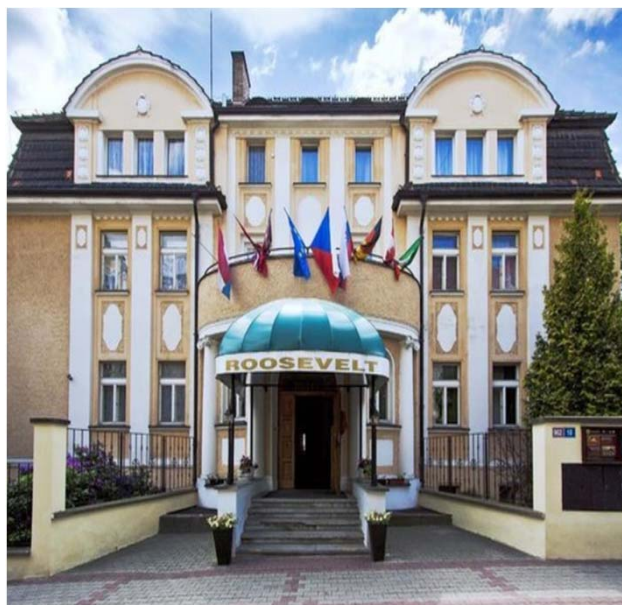

HOTEL ROOSEVELT, LITOMĚŘICE town

Category: **3 stars**

Hotel address:	Rooseveltova 962/18 412 01 LITOMĚŘICE
WWW:	www.hotel-roosevelt.eu
Contact:	hotel-roosevelt.eu@email.cz
Regatta course Račice:	25 km from the hotel Approximately 35 minutes
Parking:	free of charge, in a locked parking lot
Accommodation capacity:	3x single rooms 18x twin rooms (separated beds) 6x double rooms 1x triple rooms
Room equipment:	private bathroom - shower, toilet flat TV with satellite bed with the headboard at the top of the bed mostly separated beds, rarely double beds non-smoking room, no air conditioning
Internet Wi-Fi connection:	free of charge
Daily cleaning:	free of charge
Laundry service:	charged service: 200,- Kč/1 washing machine with dryer
Hotel safe:	free of charge
Hotel facilities:	Hotel Restaurant Relax center with indoor pool, sauna and fitness center 200 m from the hotel, charged service
English speaking staff:	yes