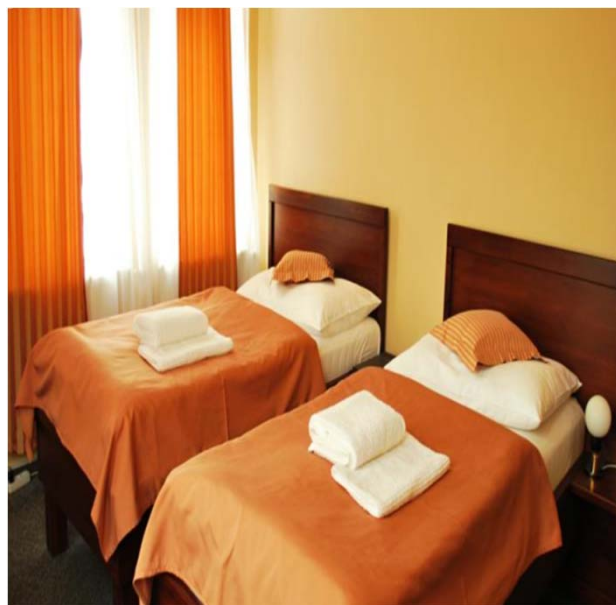

HOTEL ROOSEVELT, LITOMĚŘICE town

Category: **3 stars**

Hotel address:	Rooseveltova 962/18 412 01 LITOMĚŘICE
WWW:	www.hotel-roosevelt.eu
Contact:	hotel-roosevelt.eu@email.cz
Regatta course Račice:	25 km from the hotel Approximately 35 minutes
Parking:	free of charge, in a locked parking lot
Accommodation capacity:	3x single rooms 18x twin rooms (separated beds) 6x double rooms 1x triple rooms
Room equipment:	private bathroom - shower, toilet flat TV with satellite bed with the headboard at the top of the bed mostly separated beds, rarely double beds non-smoking room, no air conditioning
Internet Wi-Fi connection:	free of charge
Daily cleaning:	free of charge
Laundry service:	charged service: 200,- Kč/1 washing machine with dryer
Hotel safe:	free of charge
Hotel facilities:	Hotel Restaurant Relax center with indoor pool, sauna and fitness center 200 m from the hotel, charged service
English speaking staff:	yes